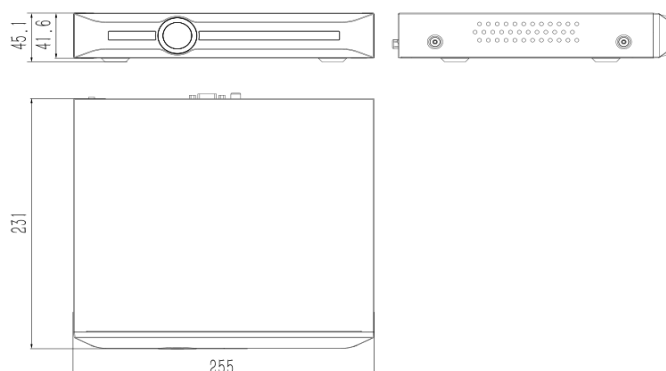

# Model TC-R3110 Spec:I/B

H.265 10CH 1HDD NVR

## Features

- S+265 Compression
- Up to 5MP Resolution Recording
- Support 10-ch Intelligent Analysis Process
- Smart Search&Recording
- Support ANR Function
- Cloud upgrade,IPC Cloud upgrade
- Plug in free
- 1x HDMI, 1x VGA, Same Video Source, Max Resolution 1080p
- 1 SATA(Up to 10TB), 2x USB
- UI V3.0,Support free dragging of UI navigation bar
- CE, FCC

## Dimensions